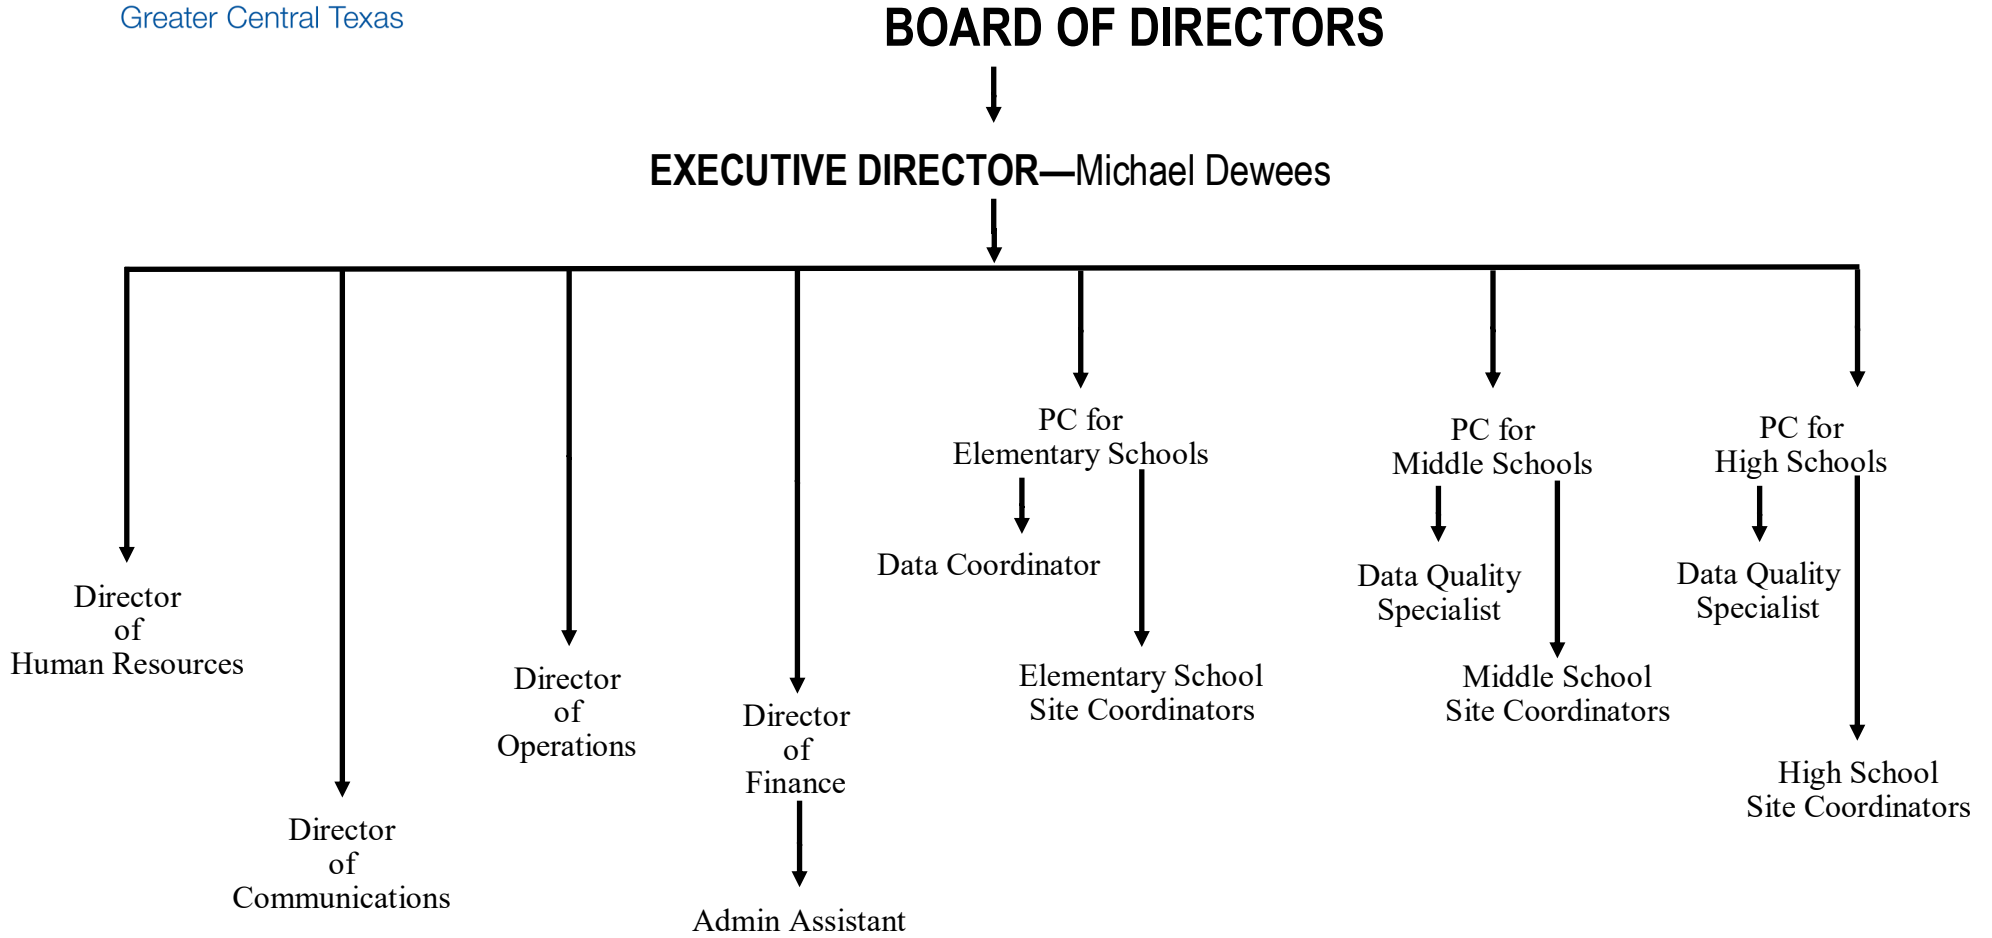

Organization Chart 2021 – 2022

BELTON ISD	COPPERAS COVE ISD	KILLEEN ISD	TEMPLE ISD	SALADO ISD	JARRELL ISD
11 Site Coordinators	10 Site Coordinators	34 Site Coordinators	8 Site Coordinators	1 Site Coordinator	2 Site Coordinator
65 Full-time Campus Staff 1 Part-time Campus Staff					